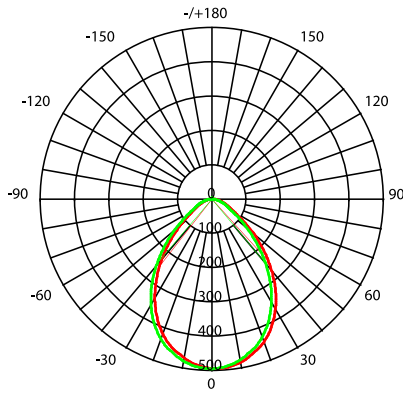

PHOTOMETRIC

8719157050258