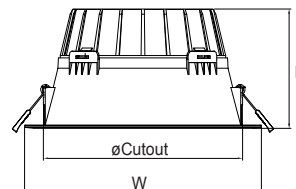

Deep Recessed: