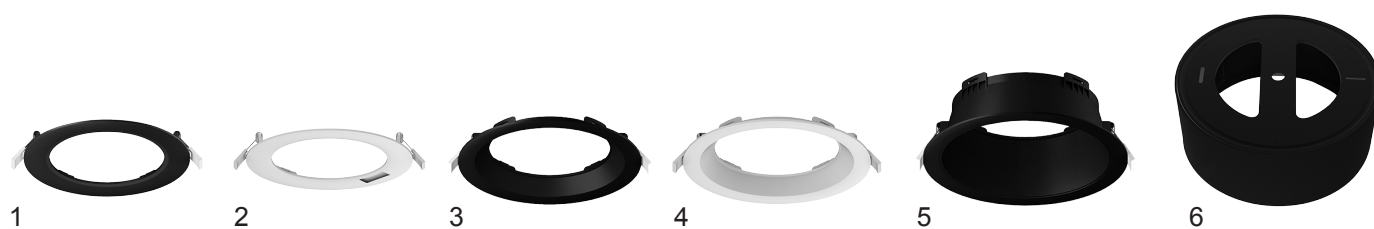

DIMENSIONAL DRAWING

EAN	Item Description	W(mm)	H(mm)	Cutout ϕ (mm)
8719157050258	LED Downlight Hera 9W - Deep Recessed - White	146	87	120
8719157050265	LED Downlight Hera 15W - Deep Recessed - White	176	89	150
8719157050272	LED Downlight Hera 21W - Deep Recessed - White	226	89	200
8719157050289	LED Downlight Hera 15W - Surface Mounted - White	150	77.5	/
8719157050296	LED Downlight Hera 21W - Surface Mounted - White	200	77.5	/

Deep Recessed:

Surface Mounted:

ACCESSORIES

Item	EAN	Item Description
1	8719157050302	White label Flat Ring for Downlight Hera 9W - Black
2	8719157050319	White label Flat Ring for Downlight Hera 9W - White
1	8719157050326	White label Flat Ring for Downlight Hera 15W - Black
2	8719157050333	White label Flat Ring for Downlight Hera 15W - White
1	8719157050340	White label Flat Ring for Downlight Hera 21W - Black
2	8719157050357	White label Flat Ring for Downlight Hera 21W - White
3	8719157050364	White label Medium Ring for Downlight Hera 9W - Black
4	8719157050371	White label Medium Ring for Downlight Hera 9W - White
3	8719157050388	White label Medium Ring for Downlight Hera 15W - Black
4	8719157050395	White label Medium Ring for Downlight Hera 15W - White
3	8719157050401	White label Medium Ring for Downlight Hera 21W - Black
4	8719157050418	White label Medium Ring for Downlight Hera 21W - White
5	8719157050425	White label Deep Ring for Downlight Hera 9W - Black
5	8719157050432	White label Deep Ring for Downlight Hera 15W - Black
5	8719157050449	White label Deep Ring for Downlight Hera 21W - Black
6	8719157050456	White label Surface Mounting Frame for Downlight Hera 15W - Black
6	8719157050463	White label Surface Mounting Frame for Downlight Hera 21W - Black